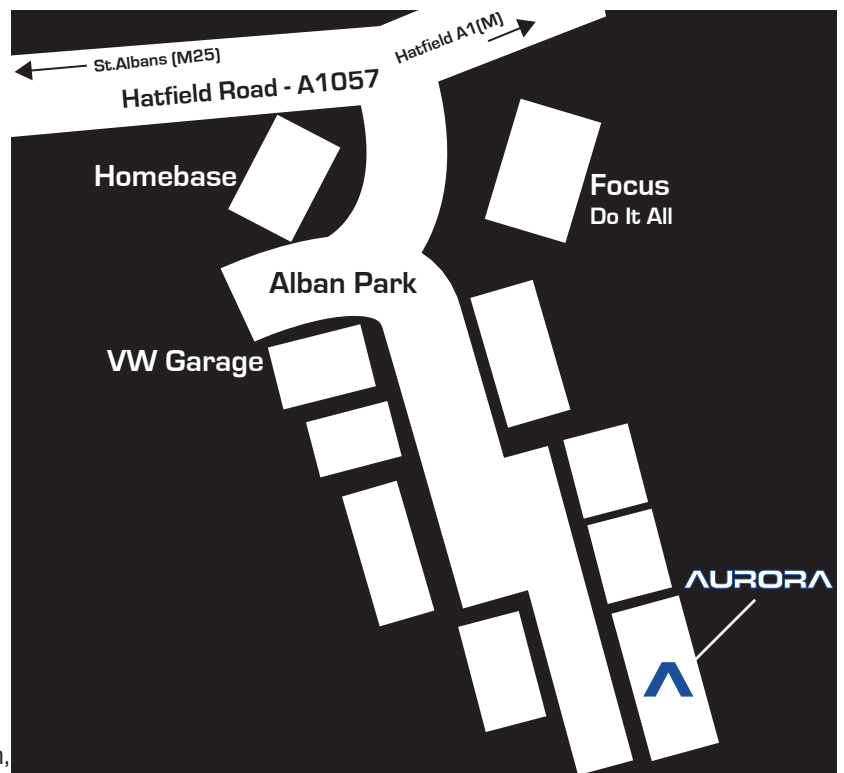

At the next roundabout, take the right onto the A414 towards Hatfield.

Take the second turning on the left signposted towards Smallford

At the next roundabout turn left ...

- **Alban Park** is situated on the left hand side and can be identified by 'Homebase' and 'Do-It-All' stores.

Continue through the park, veering left before the Volkswagen garage. We are located at the rear of the park on the left hand side.

## By Air

- 25 minute drive from Luton International Airport
- 45 minute drive from Heathrow and Stanstead International Airports